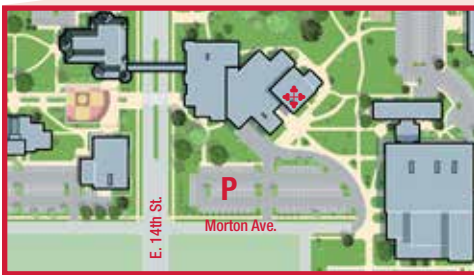

Driving Directions to Grand View University

Viking Theatre – Student Center
2811 East 14th Street

From the west on I-235

- Exit I-235 on the E. 14th/15th St. exit, and turn left (north) onto E. 15th St.
- E. 15th St. becomes E. 14th St.
- Continue north on E. 14th St. to Morton Ave.
- Turn right (east) onto Morton Ave. and arrive at the Student Center.

Viking Theatre Parking is located in the lot directly south of the Student Center. Access to the lot is on Morton Ave.

From I-35 or I-80 or I-235 from the east

- Take I-235 West. Continue to E. Euclid Ave. exit.
- Proceed right (west) on E. Euclid Ave. to E. 14th St.
- Turn left (south) onto E. 14th St.
- Continue south on E. 14th St.
- Turn left (east) onto Morton Ave. and arrive at the Student Center.

Viking Theatre Parking is located in the lot directly south of the Student Center. Access to the lot is on Morton Ave.

❖ Viking Theatre, Student Center

P Student Center Parking

From the east

- Take E. University Ave. to E. 14th St.
- Turn right (north) onto E. 14th St. Continue north on E. 14th St. to Morton Ave.
- Turn right (east) onto Morton Ave. to arrive at the Student Center.

Viking Theatre Parking is located in the lot directly south of the Student Center. Access to the lot is on Morton Ave.