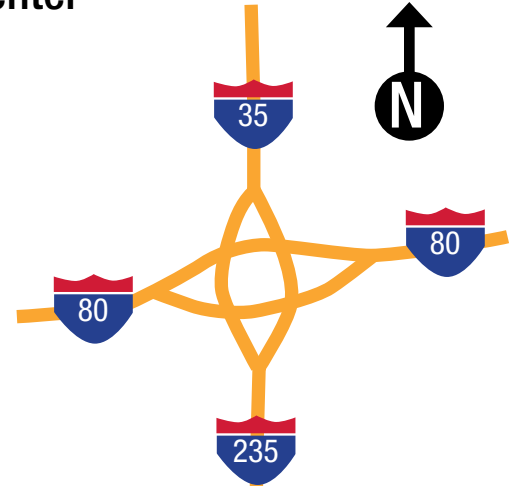

Driving Directions to Grand View University

Viking Theatre – Student Center
2811 East 14th Street

From the west on I-235

- Exit I-235 on the E. 14th/15th St. exit, and turn left (north) onto E. 15th St.
- E. 15th St. becomes E. 14th St.
- Continue north on E. 14th St. to Morton Ave.
- Turn right (east) onto Morton Ave. and arrive at the Student Center.

Viking Theatre Parking is located in the lot directly south of the Student Center. Access to the lot is on Morton Ave.

From I-35 or I-80 or I-235 from the east

- Take I-235 West. Continue to E. Euclid Ave. exit.
- Proceed right (west) on E. Euclid Ave. to E. 14th St.
- Turn left (south) onto E. 14th St.
- Continue south on E. 14th St.
- Turn left (east) onto Morton Ave. and arrive at the Student Center.

Viking Theatre Parking is located in the lot directly south of the Student Center. Access to the lot is on Morton Ave.

❖ Viking Theatre, Student Center

P Student Center Parking

From the east

- Take E. University Ave. to E. 14th St.
- Turn right (north) onto E. 14th St. Continue north on E. 14th St. to Morton Ave.
- Turn right (east) onto Morton Ave. to arrive at the Student Center.

Viking Theatre Parking is located in the lot directly south of the Student Center. Access to the lot is on Morton Ave.