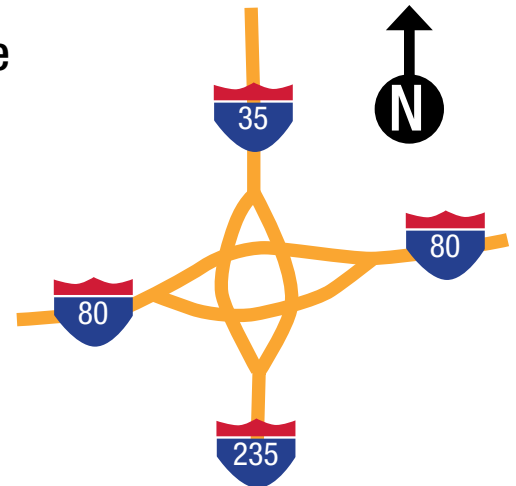

Driving Directions to Grand View University Humphrey Center 1200 Grandview Avenue

From the west on I-235

- Exit I-235 on the E. 6th/Penn Ave. exit, cross E. 6th and turn left (north) onto Penn Ave.
- Continue north to E. University Ave.
- Proceed right (east) on E. University Ave. to E. 9th St.
- Turn left (north) onto E. 9th St.
- Continue north on E. 9th St. to Boyd St. and arrive at Grand View.

From I-35 or I-80 or I-235 from the east

- Take I-235 West. Continue to E. Euclid Ave. exit.
- Proceed right (west) on E. Euclid Ave. to E. 14th St.
- Turn left (south) onto E. 14th St.
- Continue south on E. 14th St.
- Turn right (west) onto Boyd St. Continue one block to E. 13th St. and arrive at Grand View.

From the east

- Take E. University Ave. to E. 9th St.
- Turn right (north) onto E. 9th St. Continue north on E. 9th St. to Boyd St. and arrive at Grand View.

❖ **Humphrey Center – Admissions**

P Humphrey Center Parking

Admissions Parking is located behind the Humphrey Center. Access to the lot is from Boyd St. Additional parking can also be found in the Grand View Lutheran Church parking lot, north of Boyd St.