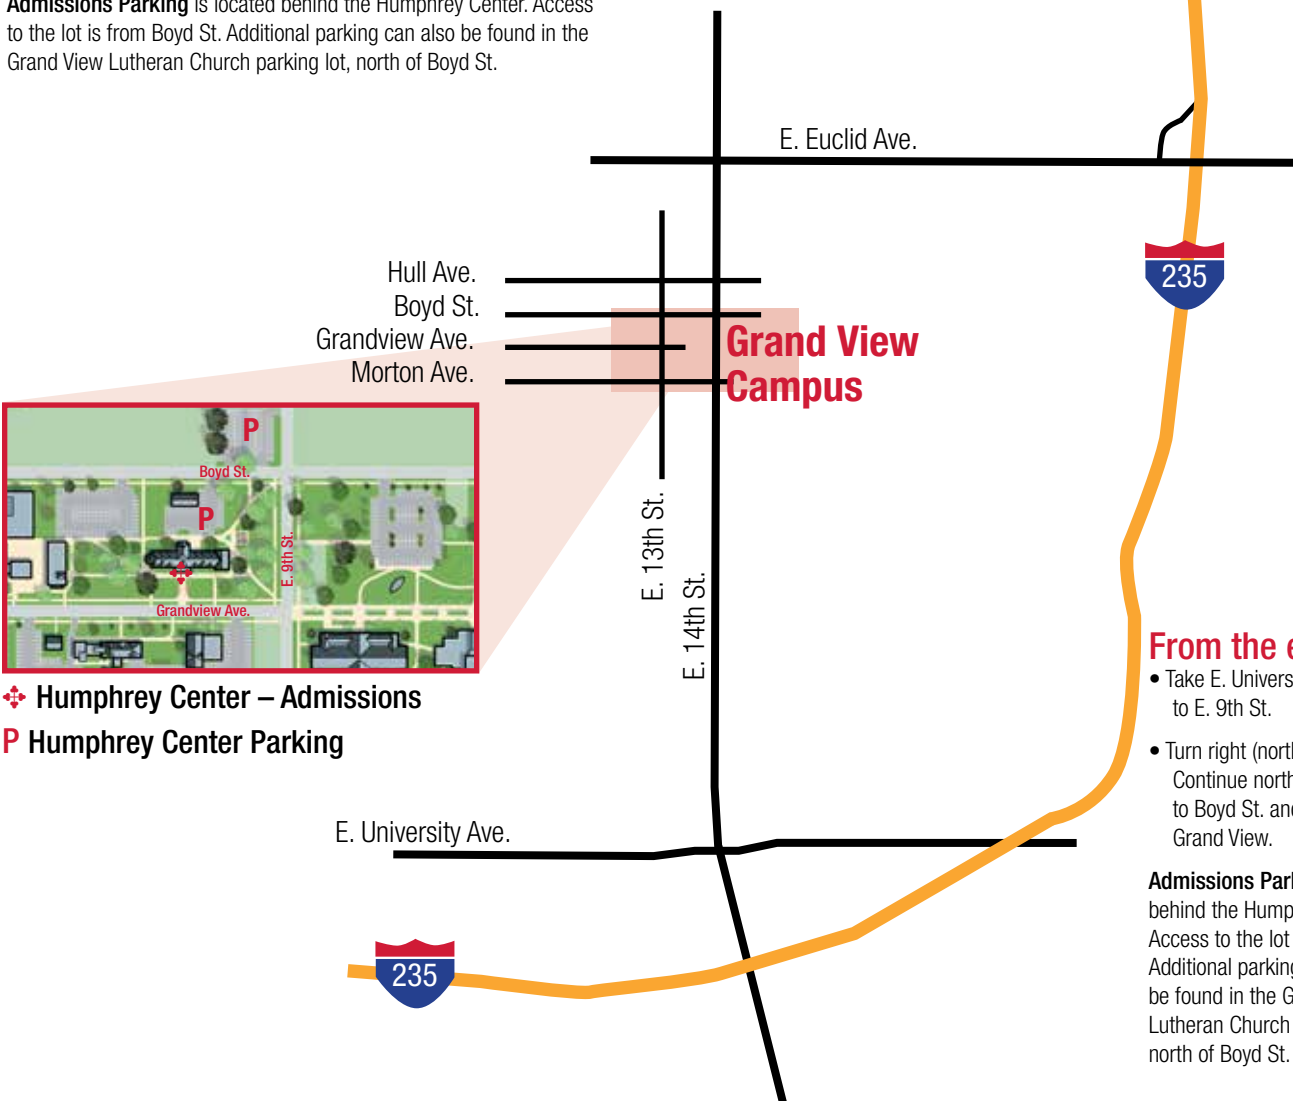

Driving Directions to Grand View University Humphrey Center 1200 Grandview Avenue

From the west on I-235

- Exit I-235 on the E. 6th/Penn Ave. exit, cross E. 6th and turn left (north) onto Penn Ave.
- Continue north to E. University Ave.
- Proceed right (east) on E. University Ave. to E. 9th St.
- Turn left (north) onto E. 9th St.
- Continue north on E. 9th St. to Boyd St. and arrive at Grand View.

Admissions Parking is located behind the Humphrey Center. Access to the lot is from Boyd St. Additional parking can also be found in the Grand View Lutheran Church parking lot, north of Boyd St.

From I-35 or I-80 or I-235 from the east

- Take I-235 West. Continue to E. Euclid Ave. exit.
- Proceed right (west) on E. Euclid Ave. to E. 14th St.
- Turn left (south) onto E. 14th St.
- Continue south on E. 14th St.
- Turn right (west) onto Boyd St. Continue one block to E. 13th St. and arrive at Grand View.

Admissions Parking is located behind the Humphrey Center. Access to the lot is from Boyd St. Additional parking can also be found in the Grand View Lutheran Church parking lot, north of Boyd St.

- ❖ Humphrey Center – Admissions
- P Humphrey Center Parking

From the east

- Take E. University Ave. to E. 9th St.
- Turn right (north) onto E. 9th St. Continue north on E. 9th St. to Boyd St. and arrive at Grand View.

Admissions Parking is located behind the Humphrey Center. Access to the lot is from Boyd St. Additional parking can also be found in the Grand View Lutheran Church parking lot, north of Boyd St.