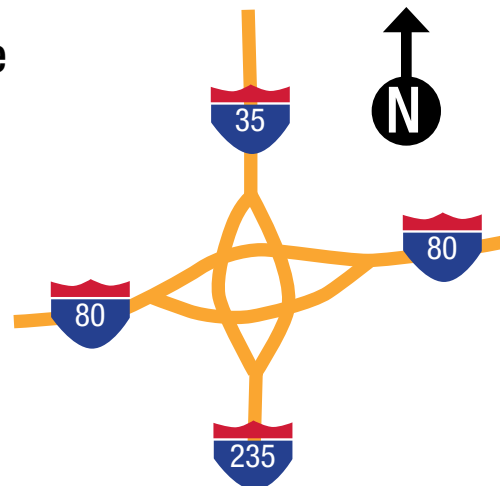

Driving Directions to Grand View University Humphrey Center 1200 Grandview Avenue

From the west on I-235

- Exit I-235 on the E. 6th/Penn Ave. exit, cross E. 6th and turn left (north) onto Penn Ave.
- Continue north to E. University Ave.
- Proceed right (east) on E. University Ave. to E. 9th St.
- Turn left (north) onto E. 9th St.
- Continue north on E. 9th St. to Boyd St. and arrive at Grand View.

Admissions Parking is located behind the Humphrey Center. Access to the lot is from Boyd St. Additional parking can also be found in the Grand View Lutheran Church parking lot, north of Boyd St.

From I-35 or I-80 or I-235 from the east

- Take I-235 West. Continue to E. Euclid Ave. exit.
- Proceed right (west) on E. Euclid Ave. to E. 14th St.
- Turn left (south) onto E. 14th St.
- Continue south on E. 14th St.
- Turn right (west) onto Boyd St. Continue one block to E. 13th St. and arrive at Grand View.

Admissions Parking is located behind the Humphrey Center. Access to the lot is from Boyd St. Additional parking can also be found in the Grand View Lutheran Church parking lot, north of Boyd St.

- ❖ Humphrey Center – Admissions
- P Humphrey Center Parking

From the east

- Take E. University Ave. to E. 9th St.
- Turn right (north) onto E. 9th St. Continue north on E. 9th St. to Boyd St. and arrive at Grand View.

Admissions Parking is located behind the Humphrey Center. Access to the lot is from Boyd St. Additional parking can also be found in the Grand View Lutheran Church parking lot, north of Boyd St.