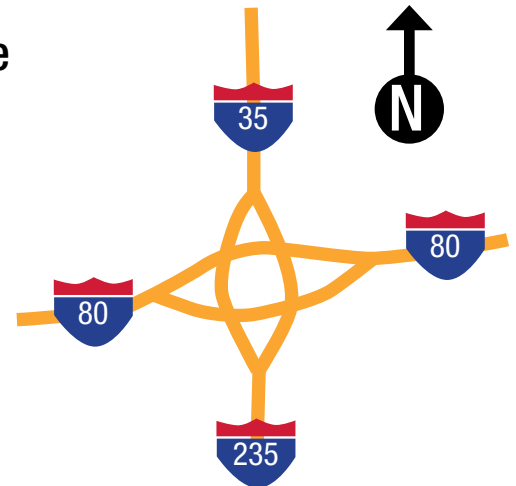

Driving Directions to Grand View University Humphrey Center 1200 Grandview Avenue

From the west on I-235

- Exit I-235 on the E. 6th/Penn Ave. exit, cross E. 6th and turn left (north) onto Penn Ave.
- Continue north to E. University Ave.
- Proceed right (east) on E. University Ave. to E. 9th St.
- Turn left (north) onto E. 9th St.
- Continue north on E. 9th St. to Boyd St. and arrive at Grand View.

Admissions Parking is located behind the Humphrey Center. Access to the lot is from Boyd St. Additional parking can also be found in the Grand View Lutheran Church parking lot, north of Boyd St.

From I-35 or I-80 or I-235 from the east

- Take I-235 West. Continue to E. Euclid Ave. exit.
- Proceed right (west) on E. Euclid Ave. to E. 14th St.
- Turn left (south) onto E. 14th St.
- Continue south on E. 14th St.
- Turn right (west) onto Boyd St. Continue one block to E. 13th St. and arrive at Grand View.

Admissions Parking is located behind the Humphrey Center. Access to the lot is from Boyd St. Additional parking can also be found in the Grand View Lutheran Church parking lot, north of Boyd St.

✦ Humphrey Center – Admissions