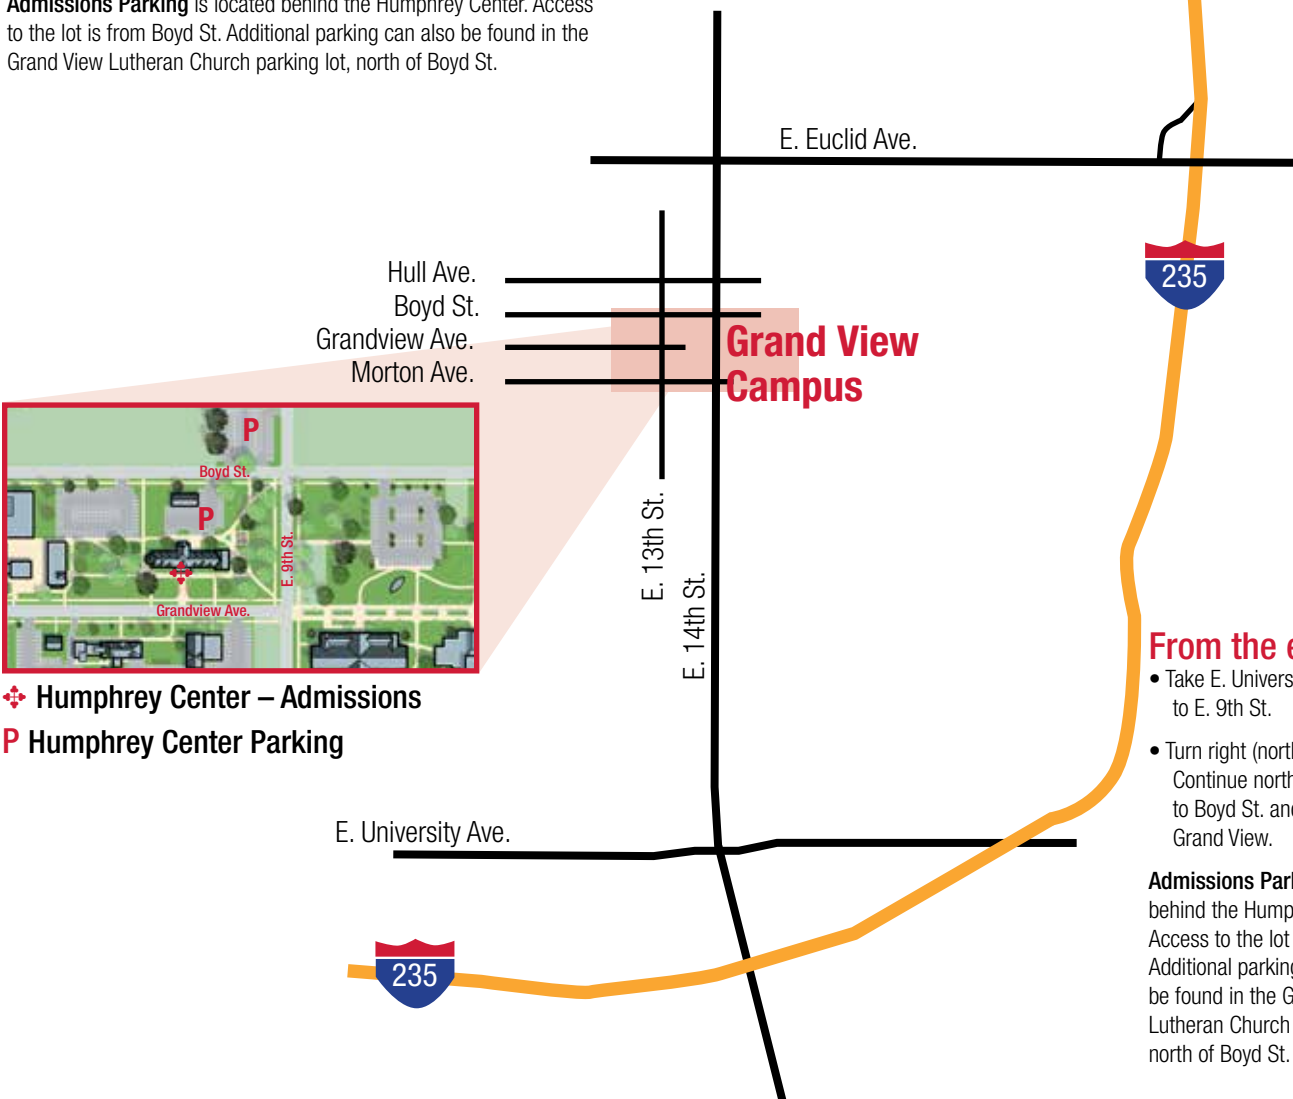

Driving Directions to Grand View University Humphrey Center 1200 Grandview Avenue

From the west on I-235

- Exit I-235 on the E. 6th/Penn Ave. exit, cross E. 6th and turn left (north) onto Penn Ave.
- Continue north to E. University Ave.
- Proceed right (east) on E. University Ave. to E. 9th St.
- Turn left (north) onto E. 9th St.
- Continue north on E. 9th St. to Boyd St. and arrive at Grand View.

Admissions Parking is located behind the Humphrey Center. Access to the lot is from Boyd St. Additional parking can also be found in the Grand View Lutheran Church parking lot, north of Boyd St.

From I-35 or I-80 or I-235 from the east

- Take I-235 West. Continue to E. Euclid Ave. exit.
- Proceed right (west) on E. Euclid Ave. to E. 14th St.
- Turn left (south) onto E. 14th St.
- Continue south on E. 14th St.
- Turn right (west) onto Boyd St. Continue one block to E. 13th St. and arrive at Grand View.

Admissions Parking is located behind the Humphrey Center. Access to the lot is from Boyd St. Additional parking can also be found in the Grand View Lutheran Church parking lot, north of Boyd St.

✦ Humphrey Center – Admissions

P Humphrey Center Parking

From the east

- Take E. University Ave. to E. 9th St.
- Turn right (north) onto E. 9th St. Continue north on E. 9th St. to Boyd St. and arrive at Grand View.

Admissions Parking is located behind the Humphrey Center. Access to the lot is from Boyd St. Additional parking can also be found in the Grand View Lutheran Church parking lot, north of Boyd St.